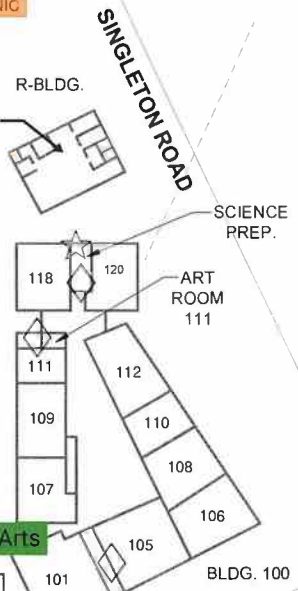

ANDREW HILL HIGH SCHOOL EAST SIDE UNION HIGH SCHOOL DISTRICT

3200 SENTER ROAD,
SAN JOSE, CA 95111
408-347-2800

FIELD

- CTE Electives
- Science Dept
- LIBRARY
- CHILD CARE
- R-BLDG.
- SCIENCE PREP.
- ART ROOM 111
- Math Dept
- English Dept
- World Languages
- Drama/Music
- Visual Arts
- IB Programs
- Info Table
- BANK
- GUIDANCE & SCHOOL COUNSELORS
- ADVISORS/PCIS
- PRINCIPAL'S OFFICE
- ATTENDANCE/HEALTH CLERK
- REGISTRATION
- MAIN ENTRANCE
- MUSIC
- DRAMA
- Resource Tables 5:00-6:00pm
- Department/Classes 6:00-7:00pm