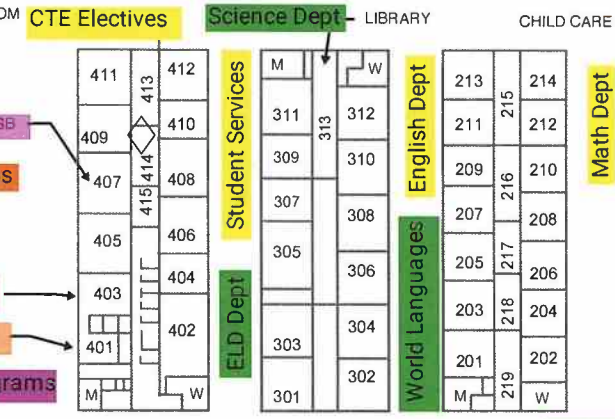

ANDREW HILL HIGH SCHOOL EAST SIDE UNION HIGH SCHOOL DISTRICT

3200 SENTER ROAD,
SAN JOSE, CA 95111
408-347-2800

FIELD

- CTE Electives
- Science Dept
- LIBRARY
- CHILD CARE
- R-BLDG.
- SCIENCE PREP.
- ART ROOM 111
- Math Dept
- English Dept
- World Languages
- Drama/Music
- Visual Arts
- IB Programs
- Info Table
- BANK
- GUIDANCE & SCHOOL COUNSELORS
- ADVISORS/PCIS
- PRINCIPAL'S OFFICE
- ATTENDANCE/HEALTH CLERK
- REGISTRATION
- MAIN ENTRANCE
- MUSIC
- DRAMA
- Resource Tables 5:00-6:00pm
- Department/Classes 6:00-7:00pm