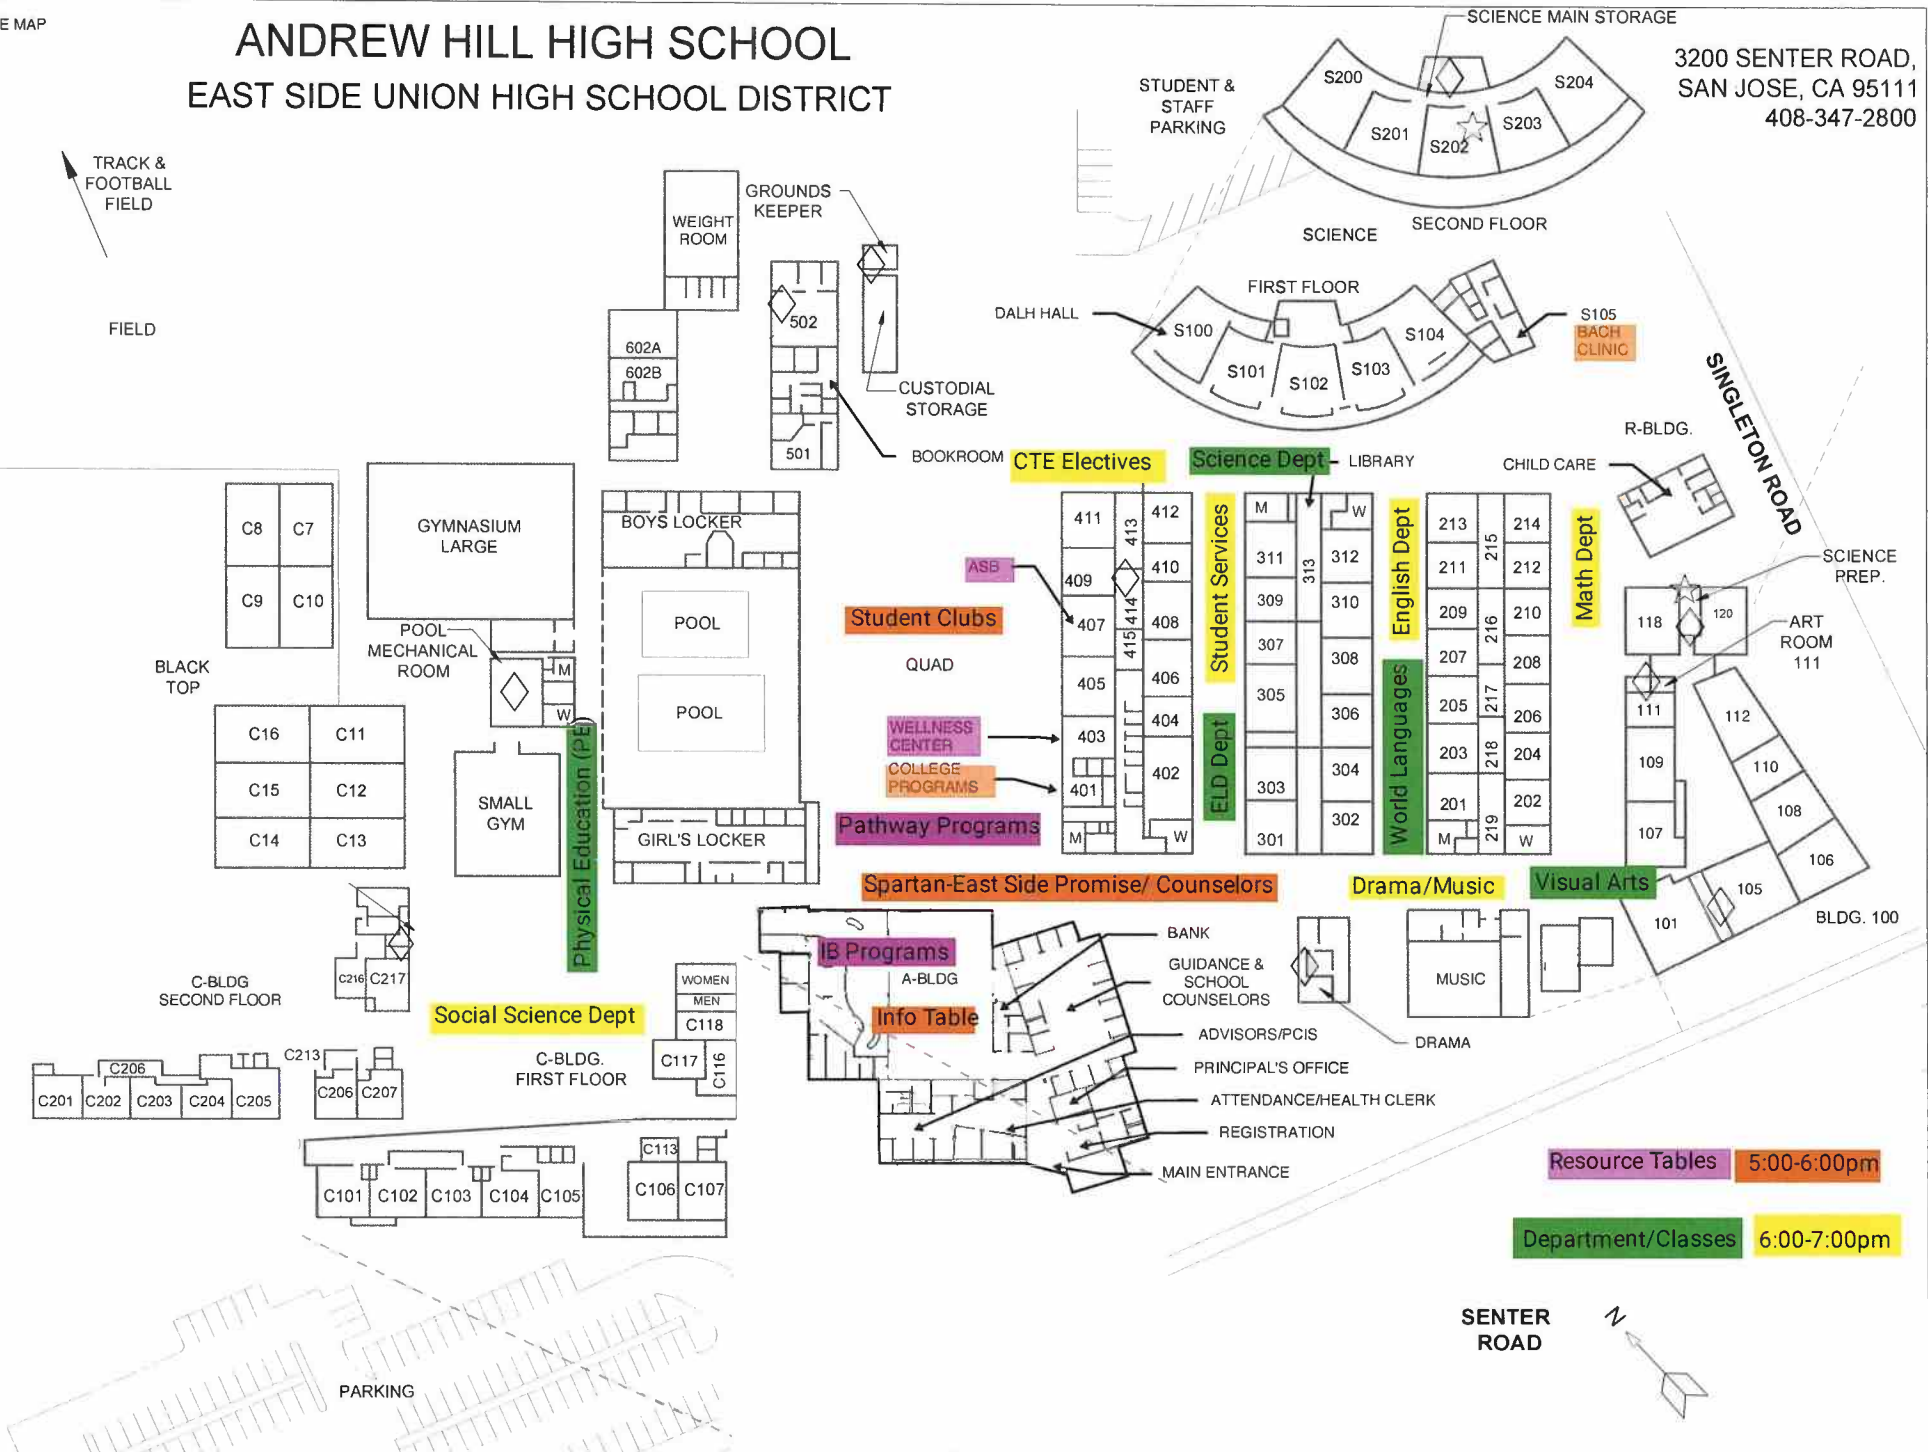

ANDREW HILL HIGH SCHOOL EAST SIDE UNION HIGH SCHOOL DISTRICT

3200 SENTER ROAD,
SAN JOSE, CA 95111
408-347-2800

FIELD

- CTE Electives
- Science Dept
- LIBRARY
- CHILD CARE
- R-BLDG.
- SCIENCE PREP.
- ART ROOM 111
- Math Dept
- English Dept
- World Languages
- Drama/Music
- Visual Arts
- IB Programs
- Info Table
- BANK
- GUIDANCE & SCHOOL COUNSELORS
- ADVISORS/PCIS
- PRINCIPAL'S OFFICE
- ATTENDANCE/HEALTH CLERK
- REGISTRATION
- MAIN ENTRANCE
- MUSIC
- DRAMA
- Resource Tables 5:00-6:00pm
- Department/Classes 6:00-7:00pm