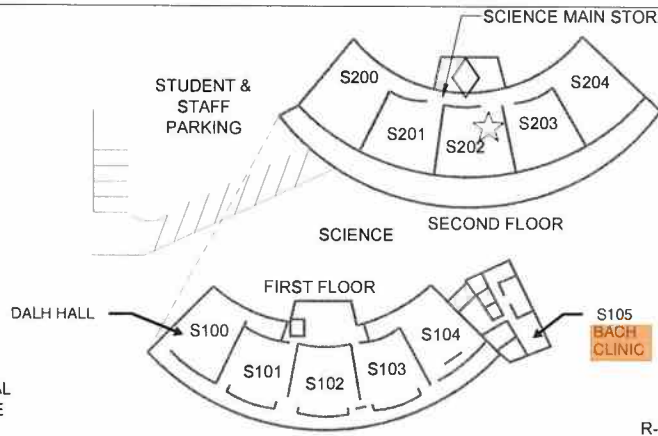

ANDREW HILL HIGH SCHOOL EAST SIDE UNION HIGH SCHOOL DISTRICT

3200 SENTER ROAD,
SAN JOSE, CA 95111
408-347-2800

FIELD

- CTE Electives
- Science Dept
- LIBRARY
- CHILD CARE
- R-BLDG.
- SCIENCE PREP.
- ART ROOM 111
- Math Dept
- English Dept
- World Languages
- Drama/Music
- Visual Arts
- IB Programs
- Info Table
- BANK
- GUIDANCE & SCHOOL COUNSELORS
- ADVISORS/PCIS
- PRINCIPAL'S OFFICE
- ATTENDANCE/HEALTH CLERK
- REGISTRATION
- MAIN ENTRANCE
- MUSIC
- DRAMA
- Resource Tables 5:00-6:00pm
- Department/Classes 6:00-7:00pm