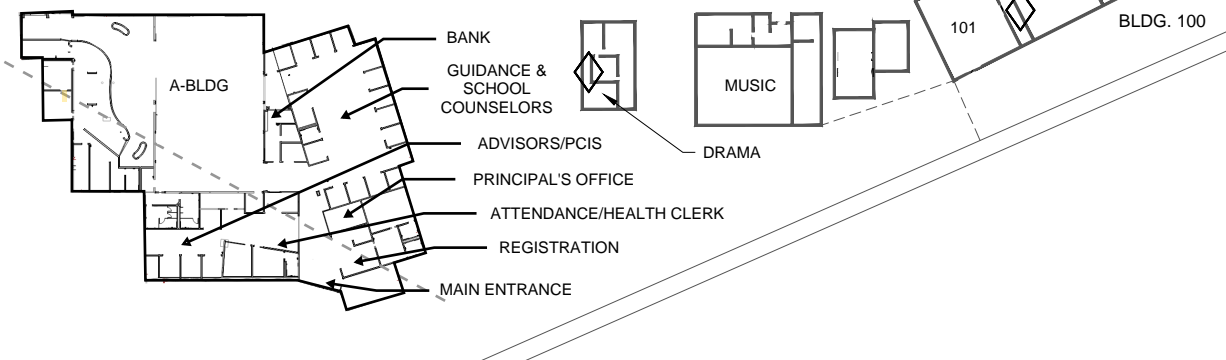

ANDREW HILL HIGH SCHOOL EAST SIDE UNION HIGH SCHOOL DISTRICT

3200 SENTER ROAD,
SAN JOSE, CA 95111
408-347-2800

FIELD

SENER ROAD