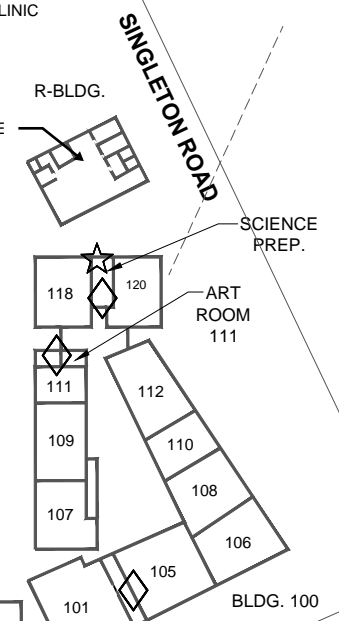

ANDREW HILL HIGH SCHOOL EAST SIDE UNION HIGH SCHOOL DISTRICT

3200 SENTER ROAD,
SAN JOSE, CA 95111
408-347-2800

FIELD

SENER ROAD