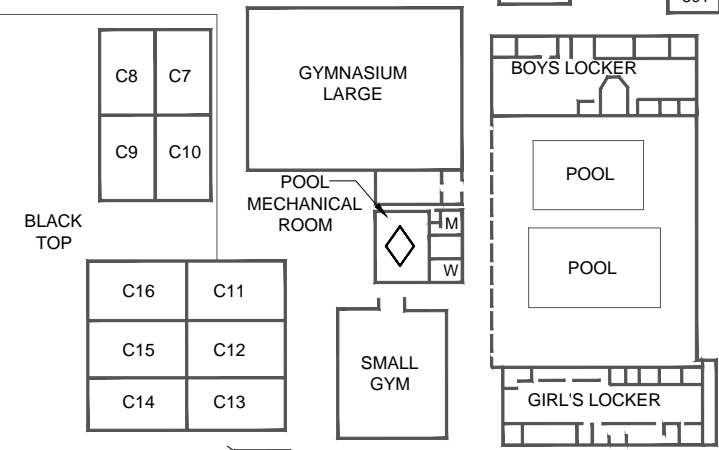

ANDREW HILL HIGH SCHOOL EAST SIDE UNION HIGH SCHOOL DISTRICT

3200 SENTER ROAD,
SAN JOSE, CA 95111
408-347-2800

FIELD

SENER ROAD