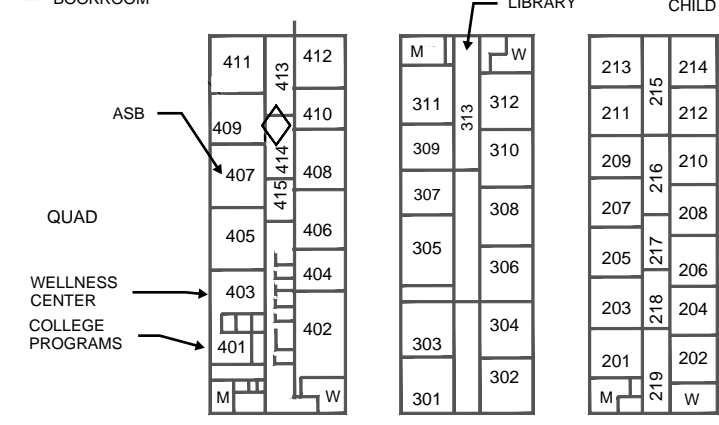

ANDREW HILL HIGH SCHOOL EAST SIDE UNION HIGH SCHOOL DISTRICT

3200 SENTER ROAD,
SAN JOSE, CA 95111
408-347-2800

FIELD

SENER ROAD