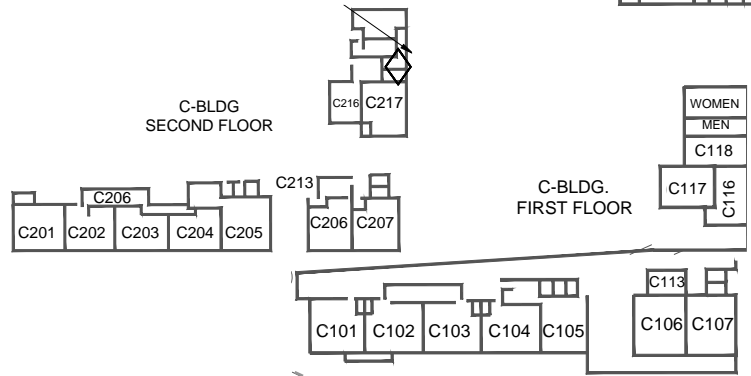

ANDREW HILL HIGH SCHOOL EAST SIDE UNION HIGH SCHOOL DISTRICT

3200 SENTER ROAD,
SAN JOSE, CA 95111
408-347-2800

FIELD

SENER ROAD