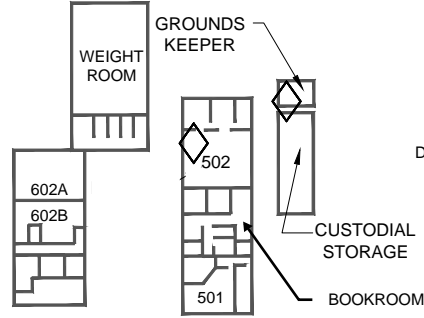

ANDREW HILL HIGH SCHOOL EAST SIDE UNION HIGH SCHOOL DISTRICT

3200 SENTER ROAD,
SAN JOSE, CA 95111
408-347-2800

FIELD

SENER ROAD