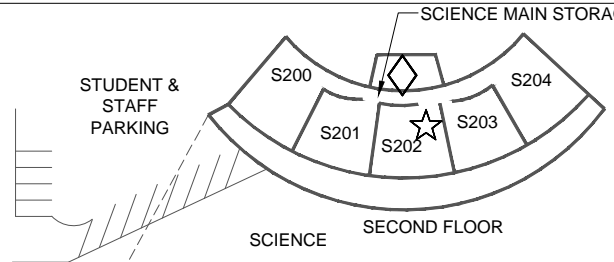

ANDREW HILL HIGH SCHOOL EAST SIDE UNION HIGH SCHOOL DISTRICT

3200 SENTER ROAD,
SAN JOSE, CA 95111
408-347-2800

FIELD

SENER ROAD